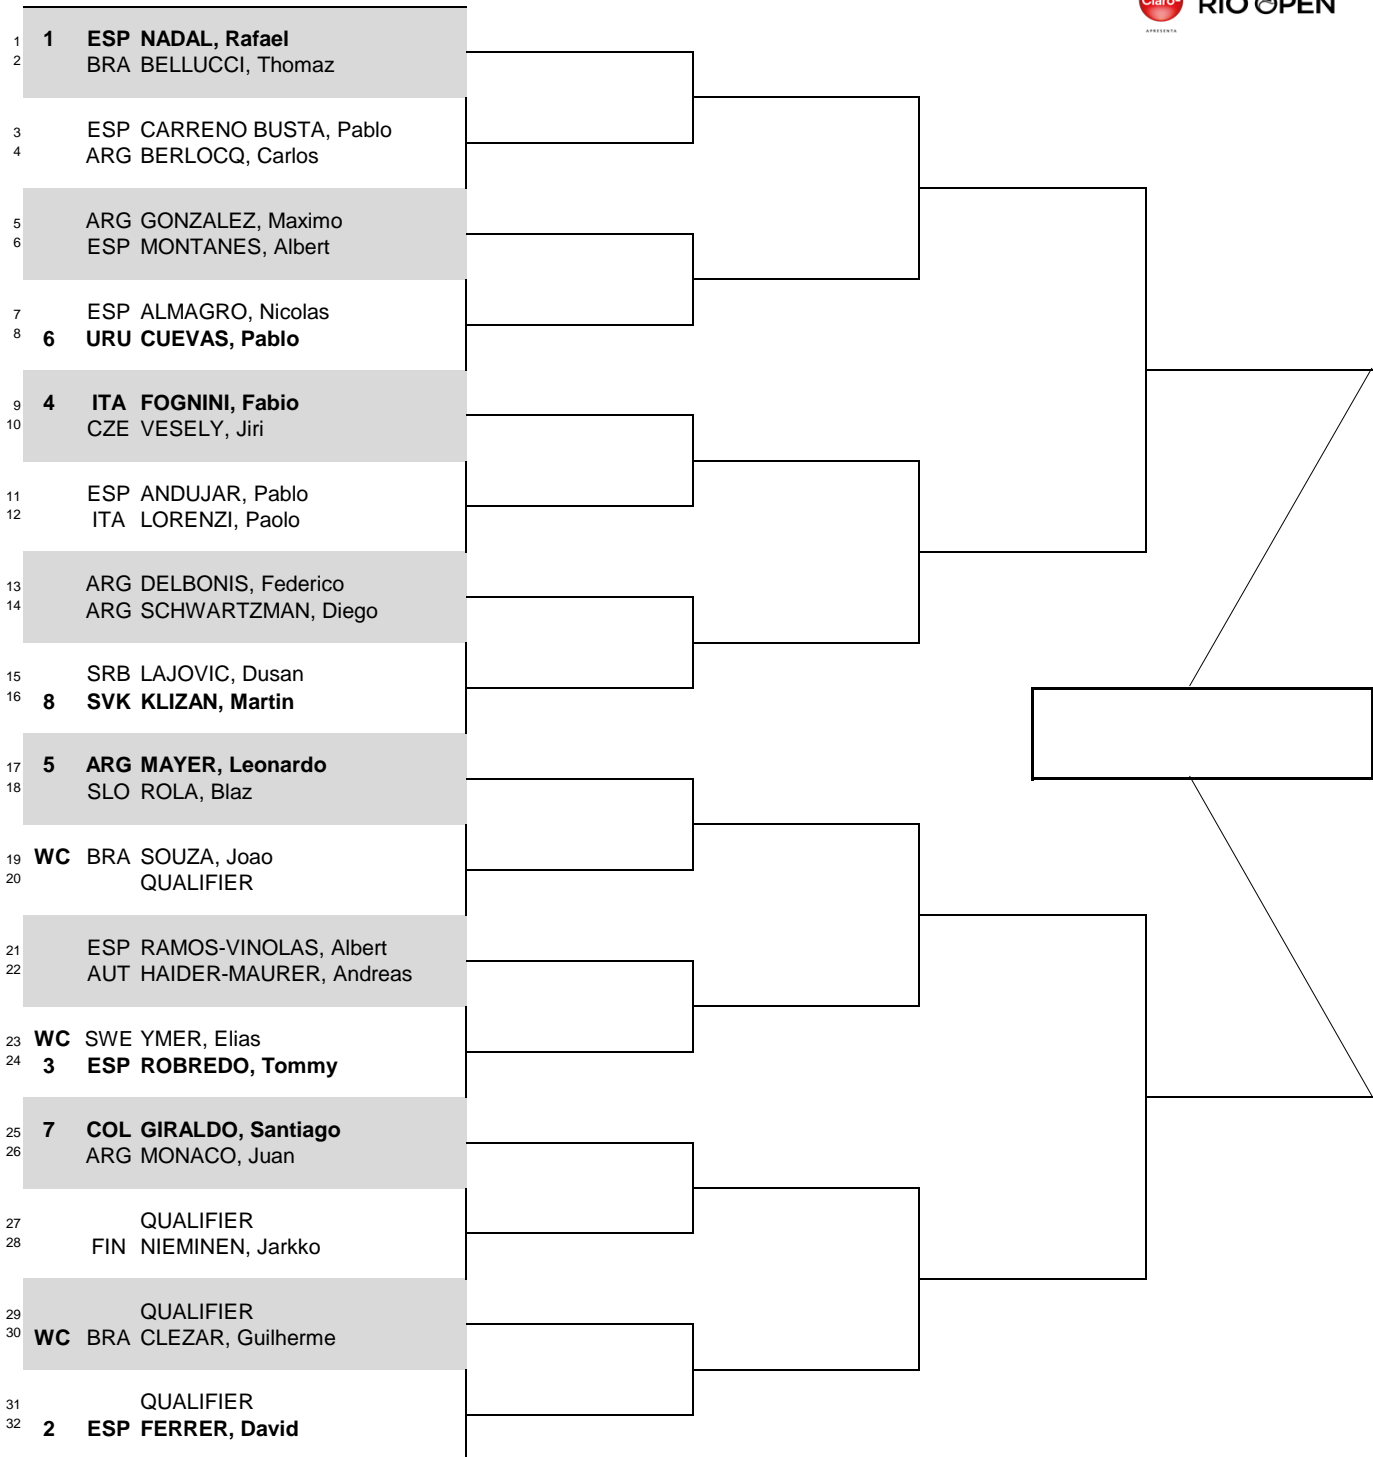

# Rio Open presented by Claro

CITY, COUNTRY  
Rio de Janeiro, Brazil

TOURNAMENT DATES  
February 16 - 22, 2015

SURFACE  
Red Clay

TOTAL FINANCIAL COMMITMENT  
\$1,548,755

STATUS NAT

MAIN DRAW SINGLES

ATP, Inc. © Copyright 2014

SEEDED PLAYERS	RANK	PRIZE MONEY	POINTS	LUCKY LOSERS	RETIREMENTS/WALKOVERS
1 NADAL, Rafael	3	WINNER \$343,000	500		
2 FERRER, David	9	FINALIST \$154,620	300		
3 ROBREDO, Tommy	17	SEMI-FINALIST \$73,240	180		
4 FOGNINI, Fabio	26	QUARTER-FINALIST \$35,340	90	WITHDRAWALS	
5 MAYER, Leonardo	30	SECOND ROUND \$18,020	45		
6 CUEVAS, Pablo	32	FIRST ROUND \$9,910	0		
7 GIRALDO, Santiago	33	FOLLOW LIVE SCORING AT			
8 KLIZAN, Martin	38	www.ATPWorldTour.com			
LAST DIRECT ACCEPTANCE		Albert Montanes - 103		ATP SUPERVISOR(S) Lars Graff/Carlos Sanches	